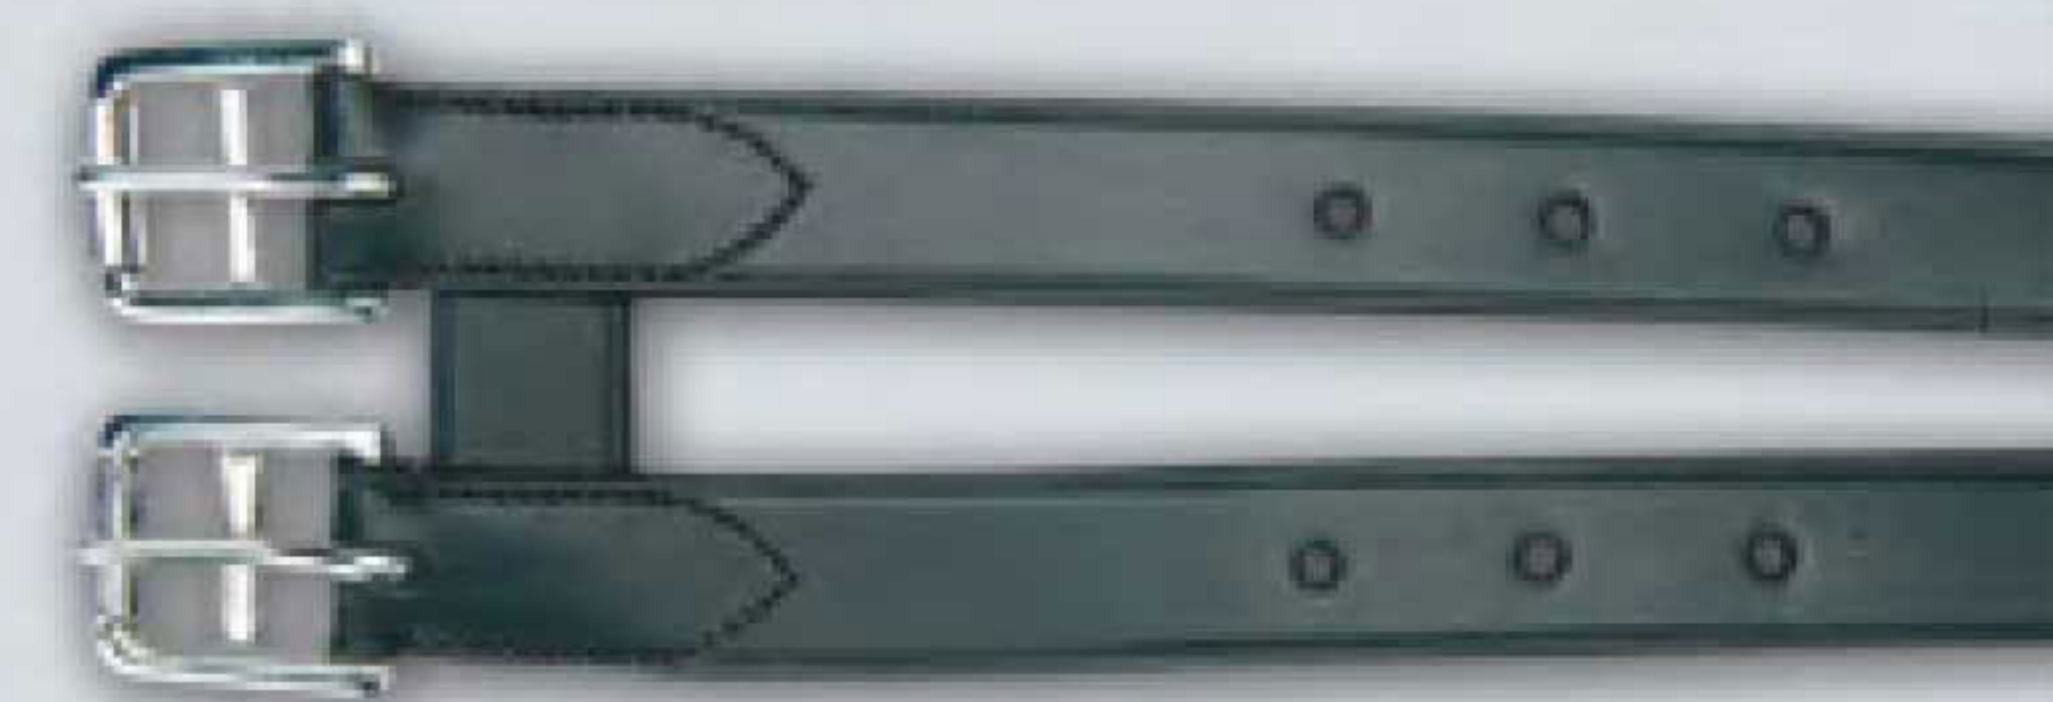

GR - 7010

EQUESTRIAN PRODUCTS